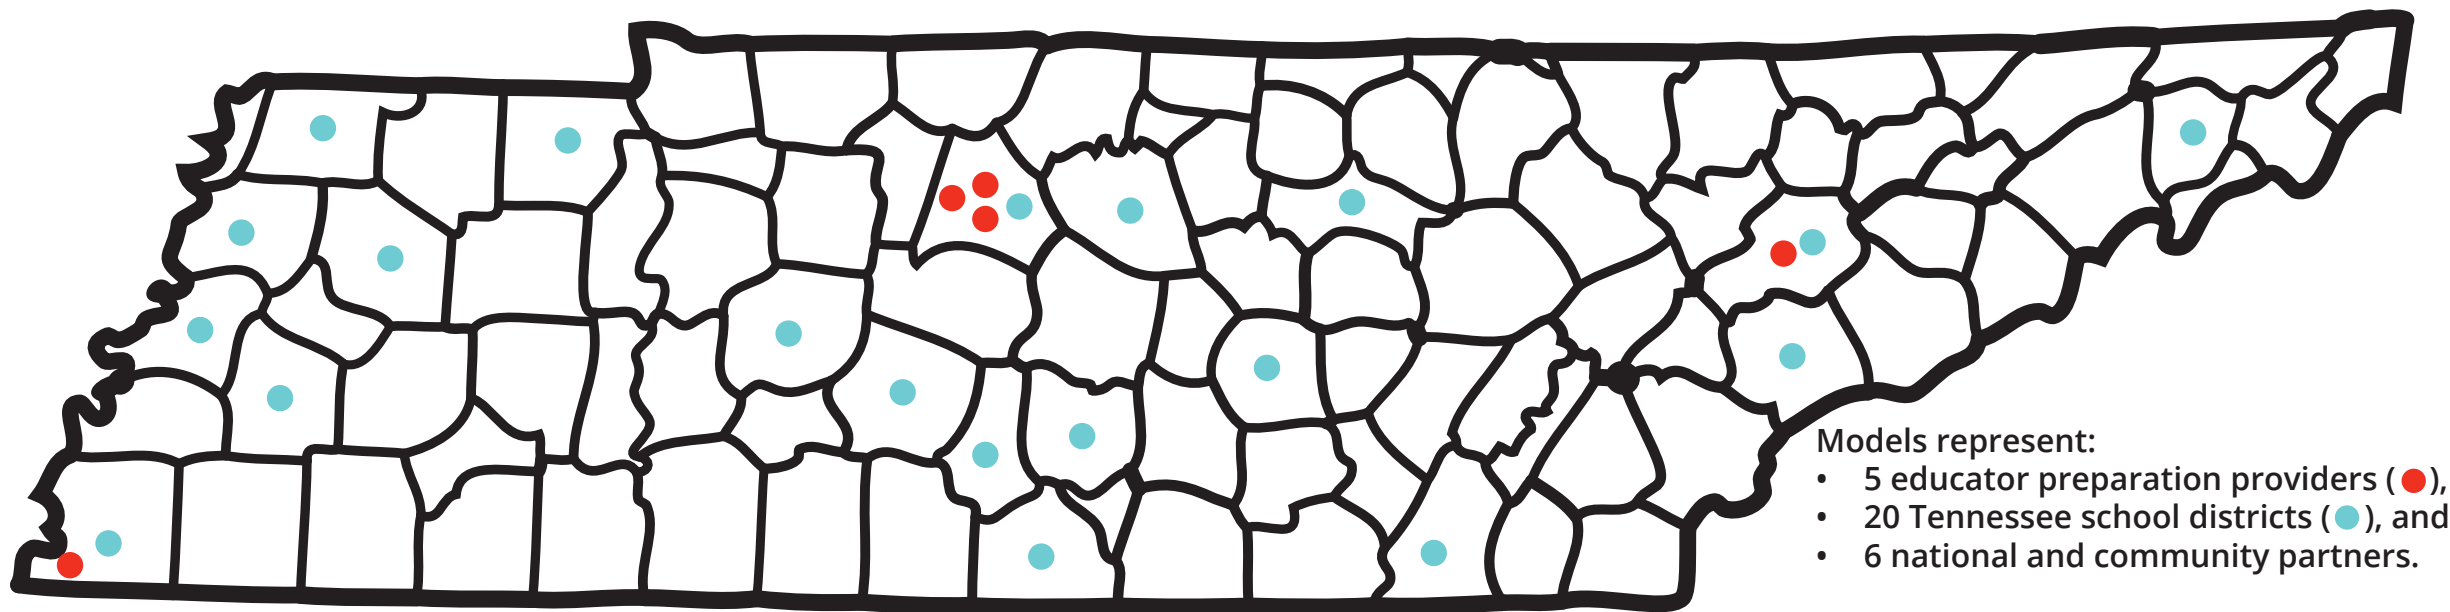

2017 Principal Pipeline Partnership Grant Awards

9 pipeline models serving a total of 160 aspiring principals

Sponsored by the Tennessee Transformational Leadership Alliance