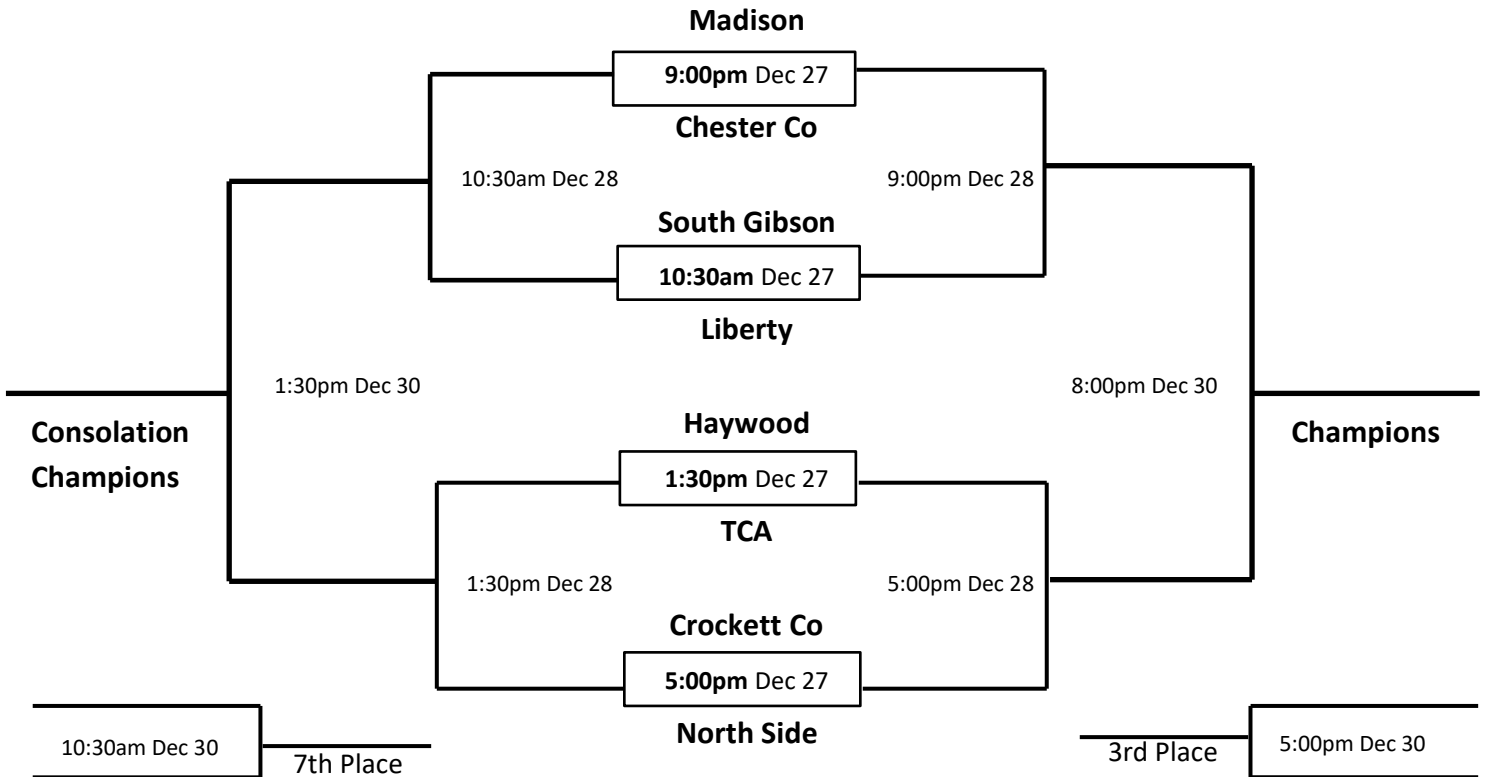

HUB Classic Schedule & Bracket

*Bracket times and details are subject to change

HUB Classic Guy's Bracket

HUB Classic Girl's Bracket